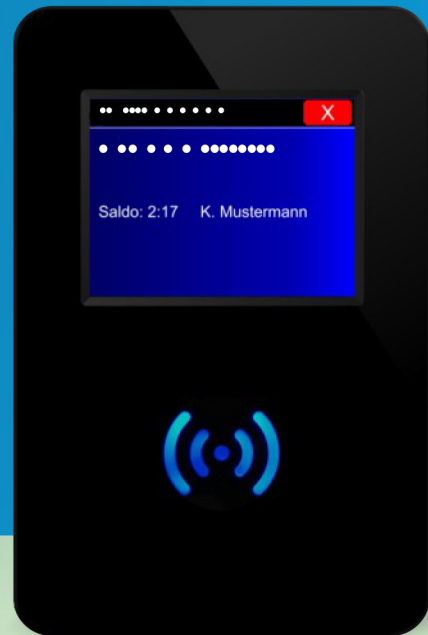

# PuS 8011

Your terminal for  
**time & attendance**

time & attendance

workflow

HR-management

project time recording

access control

- automatic plausibility check
- RFID-reader (125Khz Em4102)
- key for five absence reasons
- booking memory for offline bookings ~ 3.000
- operable online and offline
- maximum number of adaptable badges 1.000
- option: online balance, PoE, alternative reader-Mifare

display and input:

TFT-color graphics - 320 x 240 Pixel (3,5 Zoll), Touch-Display

housing and dimensions:

wall housing black, front black gloss 113 x 170 x 50 (broad x height x depth)

power:

12V DC, 220V AC